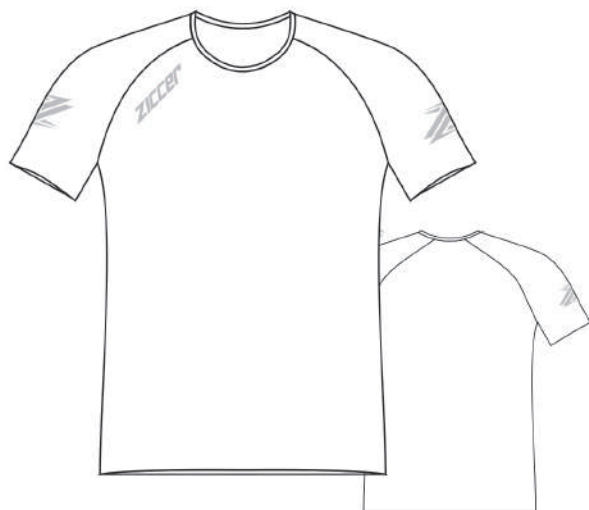

UNDERWEAR JERSEY

creative
DESIGN

RÖVID UJJÚ ALÁMEZ / COMPRESSION SHIRT SHORT SLEEVE COMPRESSION T-SHIRT KURZARM

CIKKSZÁM / CODE / ARTIKELNUMMER: Z881

HOSSZÚ UJJÚ ALÁMEZ / COMPRESSION SHIRT LONG SLEEVE COMPRESSION T-SHIRT LANGARM

CIKKSZÁM / CODE / ARTIKELNUMMER: Z880